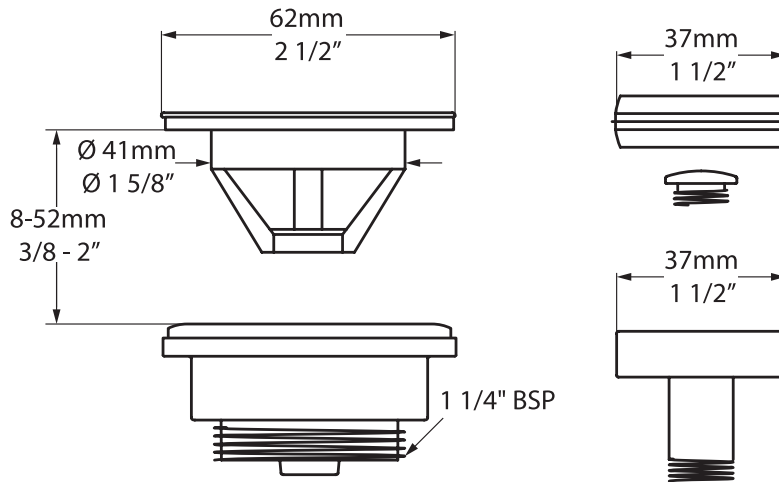

K24

K24-**

Recommended with K22 (Shown below)

Kit 24